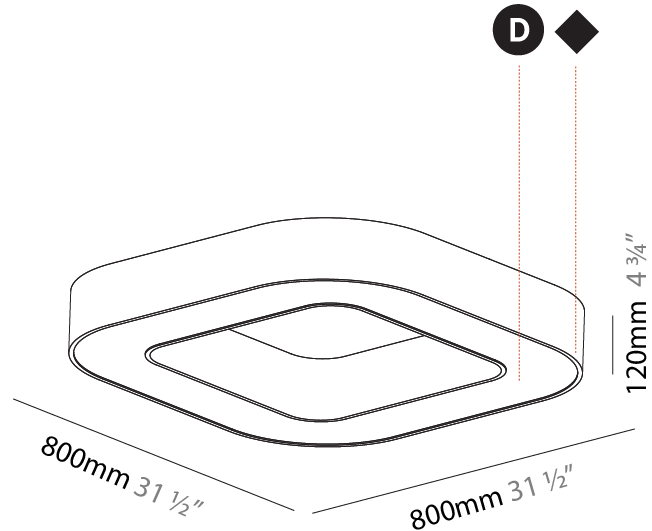

GENERAL
Series: Glorious
Subseries: Glorious Quantum
Brand: Prolicht
Division: Architectural
Mounting Type: Surface
Mounting Location: Ceiling
Subcategory: Ambient

PHYSICAL
Shape: Square
Length (mm): 800
Length (in): 31 1/2
Width (mm): 800
Width (in): 31 1/2
Height (mm): 120
Height (in): 4 3/4
Light Distribution: Direct
Weight (kg): 9.04
Weight (lbs): 19.92
Diffuser: PMMA - Opal or Micro-Prism
Fixture Finish: SSR / BKV / CWI / CRY / HAB / LAG / UFT / ITA / RUA / RUR / MIC / FTG / MYG / TWT / LOD / PUS / FRO / FUP / KIA / POP / BLS / SPG / MEY / GOH / GUM / CHC / COM / ABZ / JAG / OBR / MOS / ROR
Fixture Material: Aluminum

ELECTRICAL
Lamp Type: LED (Zhaga Standard)
Input Wattage (W): 40
Total Output Wattage (W): 32 / 25.6 (3500K)
Dimming: Non-Dimming / Phase Dimming (120Vac only) / 0-10V Dimming
Driver Included: Yes
Driver Location: Integrated
Driver Type: Constant Current - 120 / 277Vac
Driver Class: Class 2
Input Voltage (V): 120 - 277
Constant Current (MA): 350 / 800 (3500K)

LED
Color Temperature (°K): 3000 / 3500 / 4000
Max. Delivered Lumen (lm): 3690 / 3822 / 3900
CRI: >80 CRI
Efficiency (%): 65
Lamp Life (hrs): 50000

OPTICAL
RATINGS AND CERTIFICATIONS
Certified By: Certified for North American Standards
IP rating: IP20